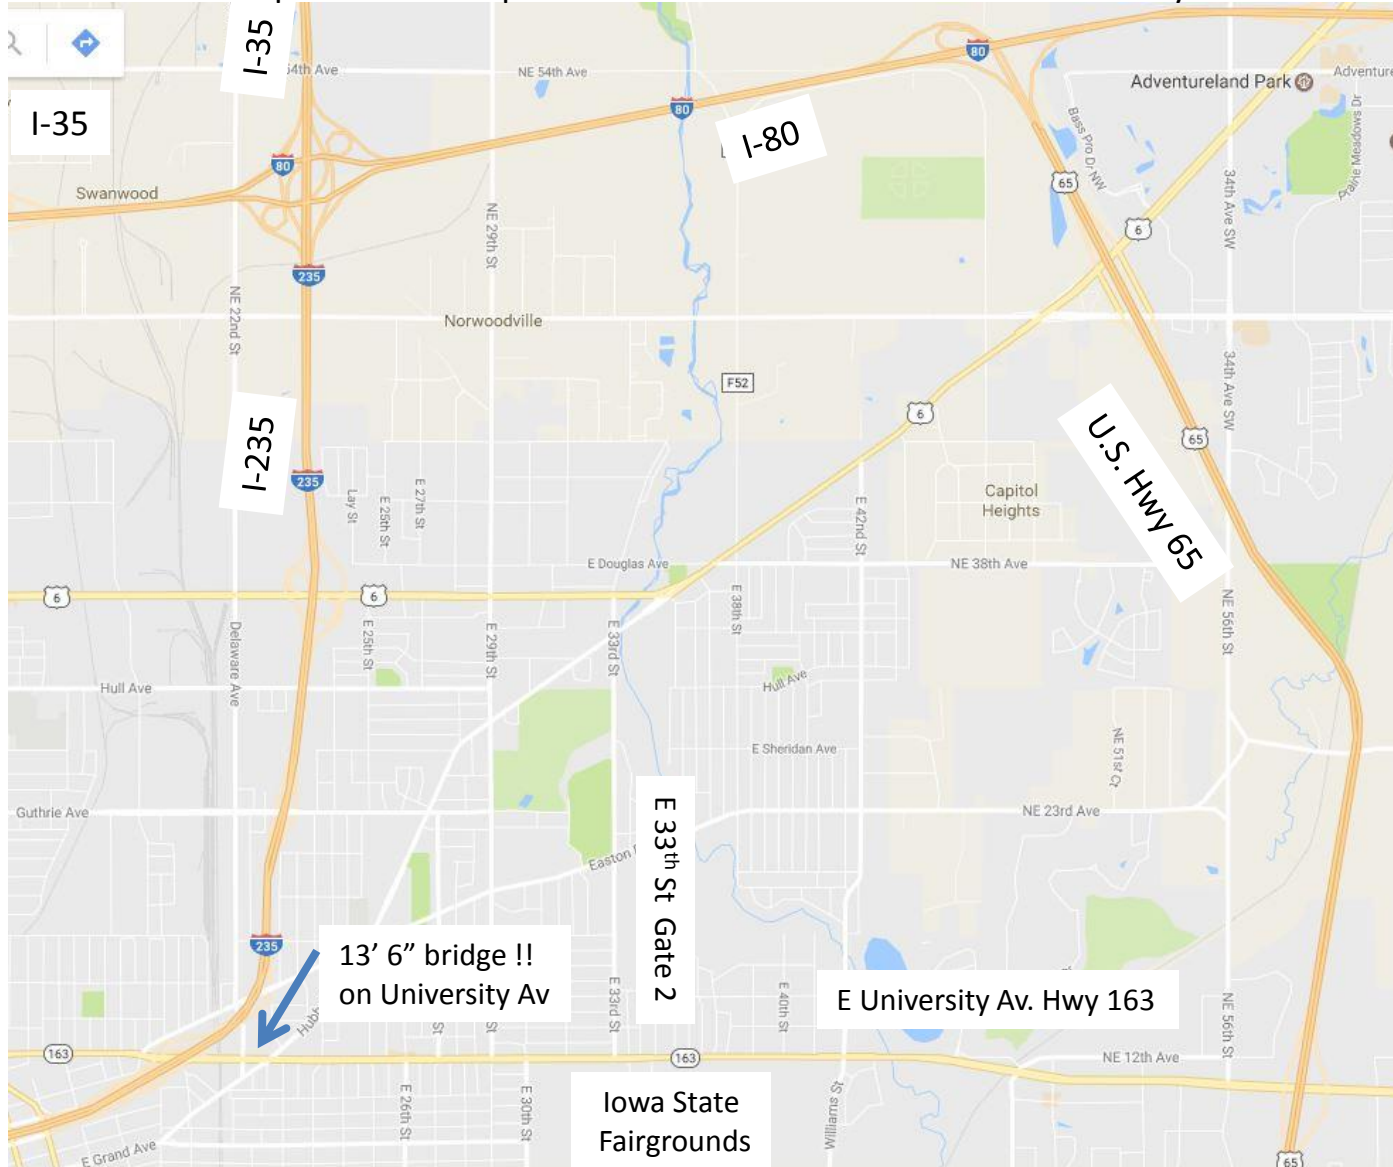

Iowa State Fairgrounds Des Moines, Iowa 50317

On University Av. Hwy 163, Trucks enter Fairgrounds at Gate #2 (E 33rd St.)

Tractor-trailers advised to enter Gate 2 from the **east** (via Hwy 65) because of the sharp right turn from the west. Beware of the 13' 6" bridge east of I-235 on University Av. 29th St and 33rd St are residential north of University Av. There is no direct access to northbound I-235 from the fair.

Tractor trailers advised to use Hwy 65 to University Av. and enter Gate 2 from the **east** because of the sharp right turn from the west. Beware of the 13' 6" bridge east of I-235 on University Av.

I-80 is posted at 65 mph and multi-lane between I-35 and U.S. Hwy 65

Iowa State Fairgrounds Des Moines, Iowa 50317

On University Av. Hwy 163, **Trucks enter Fairgrounds at Gate #2 (E 33rd St.)**