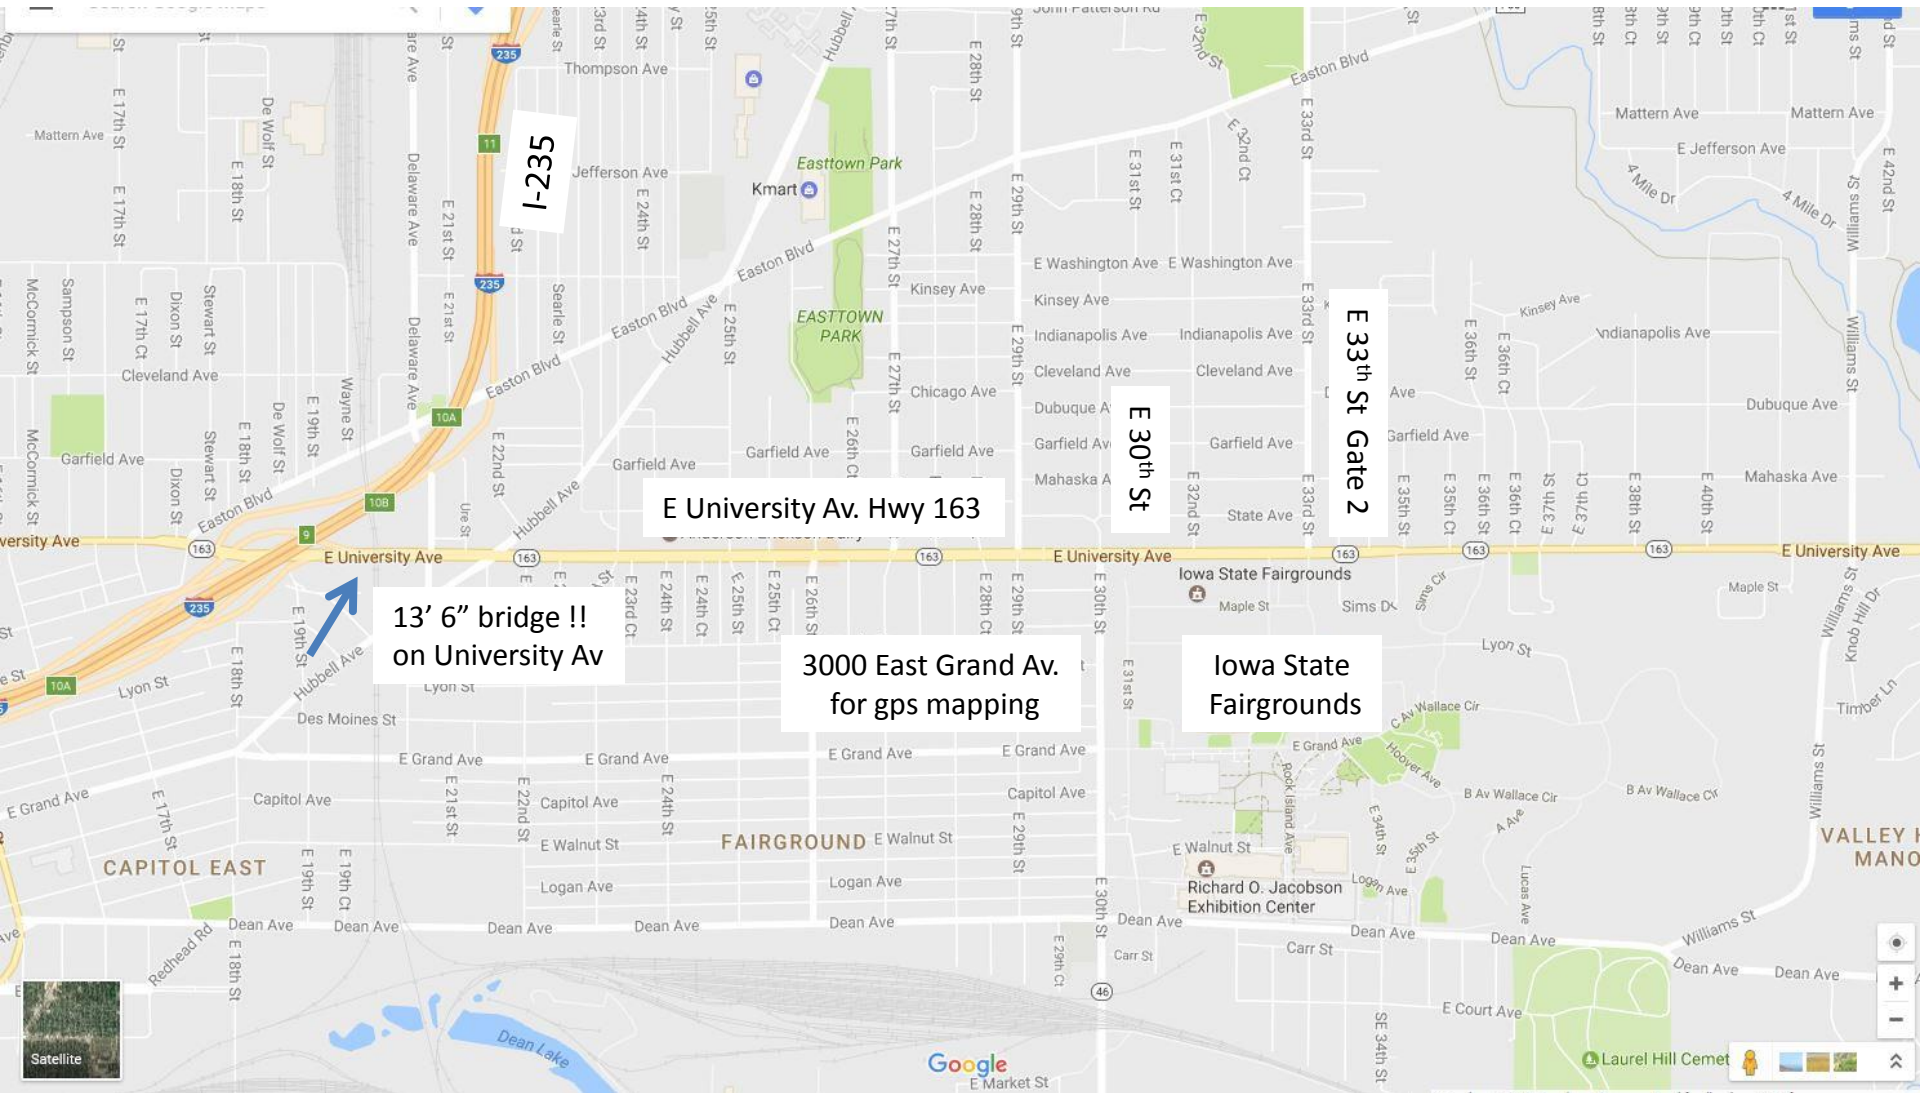

Iowa State Fairgrounds Des Moines, Iowa 50317

On University Av. Hwy 163, Trucks enter Fairgrounds at Gate #2 (E 33rd St.)

Tractor-trailers advised to enter Gate 2 from the **east** (via Hwy 65) because of the sharp right turn from the west. Beware of the 13' 6" bridge east of I-235 on University Av. 29th St and 33rd St are residential north of University Av. There is no direct access to northbound I-235 from the fair.

Tractor trailers advised to use Hwy 65 to University Av. and enter Gate 2 from the **east** because of the sharp right turn from the west. Beware of the 13' 6" bridge east of I-235 on University Av.

I-80 is posted at 65 mph and multi-lane between I-35 and U.S. Hwy 65

Iowa State Fairgrounds Des Moines, Iowa 50317

On University Av. Hwy 163, **Trucks enter Fairgrounds at Gate #2 (E 33rd St.)**